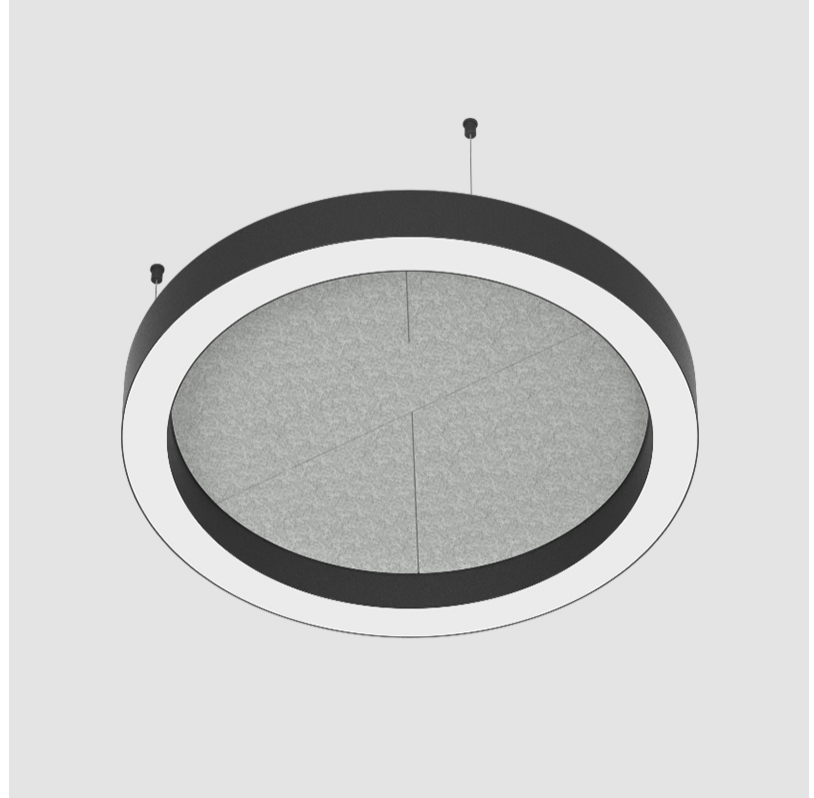

GENERAL

Series: Glorious Slim Acoustic
Brand: Prolicht
Division: Architectural
Mounting Type: Suspension
Mounting Location: Ceiling
Subcategory: Acoustic

PHYSICAL

Shape: Round
Length (mm): 800
Length (in): 31 1/2
Width (mm): 90
Width (in): 3 9/16
Light Distribution: Direct / Indirect
Weight (kg): 9.026
Weight (lbs): 19.90

Diffuser: PMMA - Opal / Micro-Prism
Fixture Finish: SSR / BKV / CWI / CRY / HAB / UFT / ITA / RUA / FTG / MYG / LOD / PUS / FRO / FUP / KIA / POP / BLS / SPG / MEY / GOH / GUM / CHC / COM / ABZ / JAG / OBR / MOS / ROR

Accent Finish: ANC / ASH / BNA / BTC / BZE / CEL / EGG / EVG / FOG / FOS / FST / FUA / IRI / IRO / KHA / LIC / LIM / MER / MSN / MUS / ONX / PEA / PLU / POL / PPY / RAY / ROY / RST / STE / SWD / TAN / TAU

Fixture Material: Aluminum
Cable Details: 2 000mm / 78 3/4" or 6 000mm / 236 1/4" Transparent Cable

ELECTRICAL

Lamp Type: LED (Zhaga Standard)
Input Wattage (W): 77
Total Output Wattage (W): 70
Dimming: Non-Dimmable
Driver Included: Yes
Driver Location: Integrated
Driver Type: Constant Current - Universal
Driver Class: Class 2
Input Voltage (V): 120 - 277

LED

Color Temperature (°K): 2700 / 3000 / 3500 / 4000
Max. Delivered Lumen (lm): Max 9579
Nominal Lumen (lm): Max 12223
CRI: >90 CRI
Lamp Life (hrs): 50000

OPTICAL

RATINGS AND CERTIFICATIONS

Certified By: CSA Certified to UL and CSA Standards
IP rating: IP20